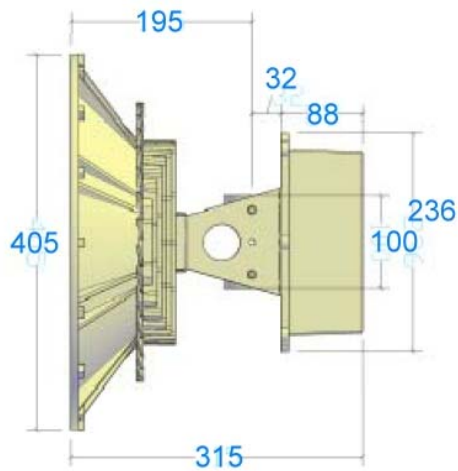

Outline Dimension

UNIT : mm

55W LED Streetlamp White Light Technical Specification

Technical Specification

| Product name | | 55W LED Streetlamp White Light | | | | | | | | | |
|-----------------------------------|---------------------------------------|--|----|-----|-----|---------------------------------------|--|------|-----|-----|--|
| Color Temperature | | 5000K~6300K | | | | | | | | | |
| Product model | | sh-241.45-6.2 | | | | | sh-241.45-12 | | | | |
| Illumination module | | High power LED luminosity | | | | | High power LED luminosity | | | | |
| Total luminous flux | | 2729.33 lm | | | | | 2820.11 lm | | | | |
| Greatest luminosity | | 8429.02 cd | | | | | 2477.41 cd | | | | |
| Input voltage | | AC 110V~240V(50Hz/60HZ) | | | | | AC 110V~240V(50Hz/60HZ) | | | | |
| Power loss | | 65W | | | | | 65W | | | | |
| Diameter Height | Diameter degree of illumination (Lux) | | | | | Diameter degree of illumination (Lux) | | | | | |
| | Center | 4m | 8m | 14m | 16m | Center | 4m | 8m | 14m | 16m | |
| 6m | | | | | | 73 Lux | 47 | 22 | 9.3 | 7.8 | |
| 7m | | | | | | 54.5 Lux | 39 | 21 | 9 | 7.5 | |
| 8m | | | | | | 45 Lux | 32 | 18 | 9 | 6.9 | |
| 9m | 89 Lux | 56 | 12 | 5.7 | 4.5 | 37 Lux | 29 | 18 | 9 | 6.9 | |
| 10m | 73 Lux | 41 | 12 | 5.4 | 4.5 | 29 Lux | 25 | 17 | 8.3 | 7.2 | |
| 11m | 58 Lux | 40 | 11 | 5 | 4.2 | 25 Lux | 20 | 14.5 | 8 | 6.5 | |
| 12m | 46 Lux | 22 | 8 | 4.3 | 3.7 | 21 Lux | 19 | 14 | 7.5 | 6.3 | |
| Operating environment temperature | | -20~+50°C | | | | | -20~+50°C | | | | |
| LED life | | 50000hr | | | | | 50000hr | | | | |
| Waterproof rank | | IP66 | | | | | IP66 | | | | |
| Lamp body | | Aluminum alloy casting, powder body painting | | | | | Aluminum alloy casting, powder body painting | | | | |
| Fit in with shaft diameter | | 45mm~50mm(In addition has hangs the wall type ~50mm) | | | | | | | | | |
| Weight | | 7.5kg | | | | | 7.5kg | | | | |
| Size | | Ø 410x320mm | | | | | Ø410x320mm | | | | |

Real Module :