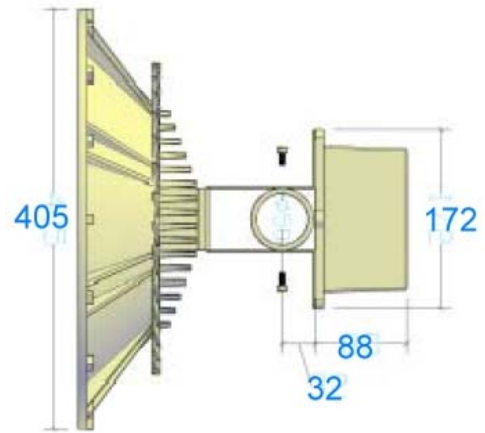

Outline Dimension

UNIT : mm

55W LED Streetlamp White Light Technical Specification

Technical Specification

| Product name | | 55W LED Streetlamp White Light | | | | | | | | | |
|-----------------------------------|---------------------------------------|--|----|-----|-----|---------------------------------------|--|------|-----|-----|--|
| Color Temperature | | 5000K~6300K | | | | | | | | | |
| Product model | | sh-241.45-6.2 | | | | | sh-241.45-12 | | | | |
| Illumination module | | High power LED luminosity | | | | | High power LED luminosity | | | | |
| Total luminous flux | | 2729.33 lm | | | | | 2820.11 lm | | | | |
| Greatest luminosity | | 8429.02 cd | | | | | 2477.41 cd | | | | |
| Input voltage | | AC 110V~240V(50Hz/60HZ) | | | | | AC 110V~240V(50Hz/60HZ) | | | | |
| Power loss | | 65W | | | | | 65W | | | | |
| Diameter Height | Diameter degree of illumination (Lux) | | | | | Diameter degree of illumination (Lux) | | | | | |
| | Center | 4m | 8m | 14m | 16m | Center | 4m | 8m | 14m | 16m | |
| 6m | | | | | | 73 Lux | 47 | 22 | 9.3 | 7.8 | |
| 7m | | | | | | 54.5 Lux | 39 | 21 | 9 | 7.5 | |
| 8m | | | | | | 45 Lux | 32 | 18 | 9 | 6.9 | |
| 9m | 89 Lux | 56 | 12 | 5.7 | 4.5 | 37 Lux | 29 | 18 | 9 | 6.9 | |
| 10m | 73 Lux | 41 | 12 | 5.4 | 4.5 | 29 Lux | 25 | 17 | 8.3 | 7.2 | |
| 11m | 58 Lux | 40 | 11 | 5 | 4.2 | 25 Lux | 20 | 14.5 | 8 | 6.5 | |
| 12m | 46 Lux | 22 | 8 | 4.3 | 3.7 | 21 Lux | 19 | 14 | 7.5 | 6.3 | |
| Operating environment temperature | | -20~+50°C | | | | | -20~+50°C | | | | |
| LED life | | 50000hr | | | | | 50000hr | | | | |
| Waterproof rank | | IP66 | | | | | IP66 | | | | |
| Lamp body | | Aluminum alloy casting, powder body painting | | | | | Aluminum alloy casting, powder body painting | | | | |
| Fit in with shaft diameter | | 45mm~50mm(In addition has hangs the wall type ~50mm) | | | | | | | | | |
| Weight | | 7.5kg | | | | | 7.5kg | | | | |
| Size | | Ø 410x320mm | | | | | Ø410x320mm | | | | |